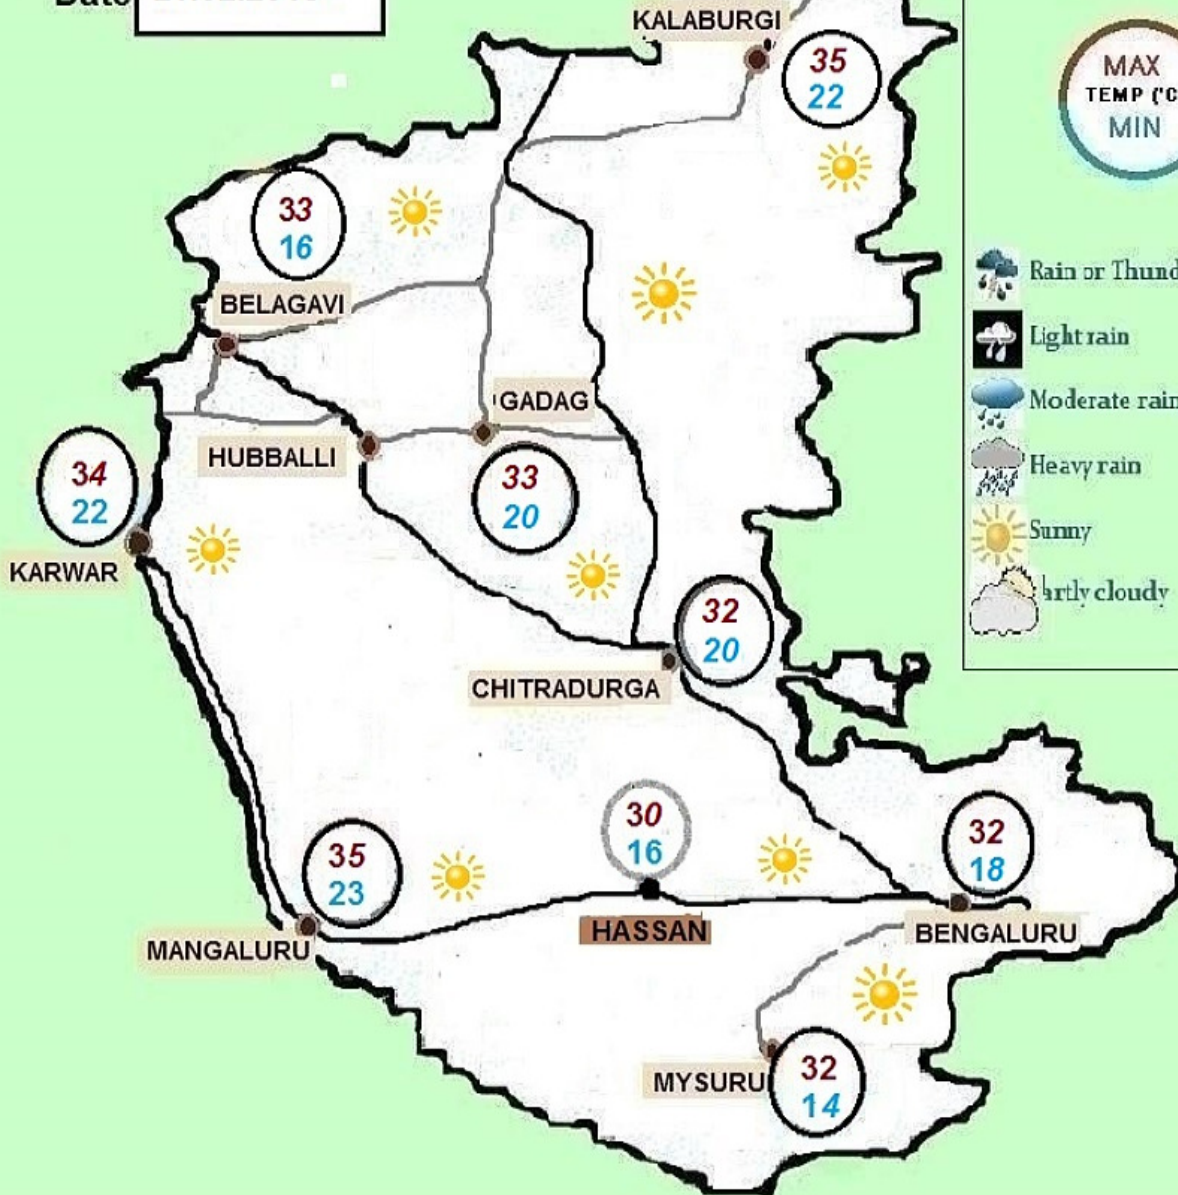

# HIGHWAY FORECAST

## KARNATAKA STATE

Date 21.02.2018

### LEGEND

- Rain or Thundershower
- Light rain
- Moderate rain
- Heavy rain
- Sunny
- Partly cloudy

FORECAST VALID UNTIL 1400 HRS OF 22.02.2018

- BENGALURU-MYSURU HIGHWAY -- *Dry weather likely to prevail.*
- BENGALURU-MANGALURU HIGHWAY -- *Dry weather likely to prevail.*
- BENGALURU-BELAGAVI HIGHWAY -- *Dry weather likely to prevail.*
- BENGALURU-KALABURGI HIGHWAY -- *Dry weather likely to prevail.*