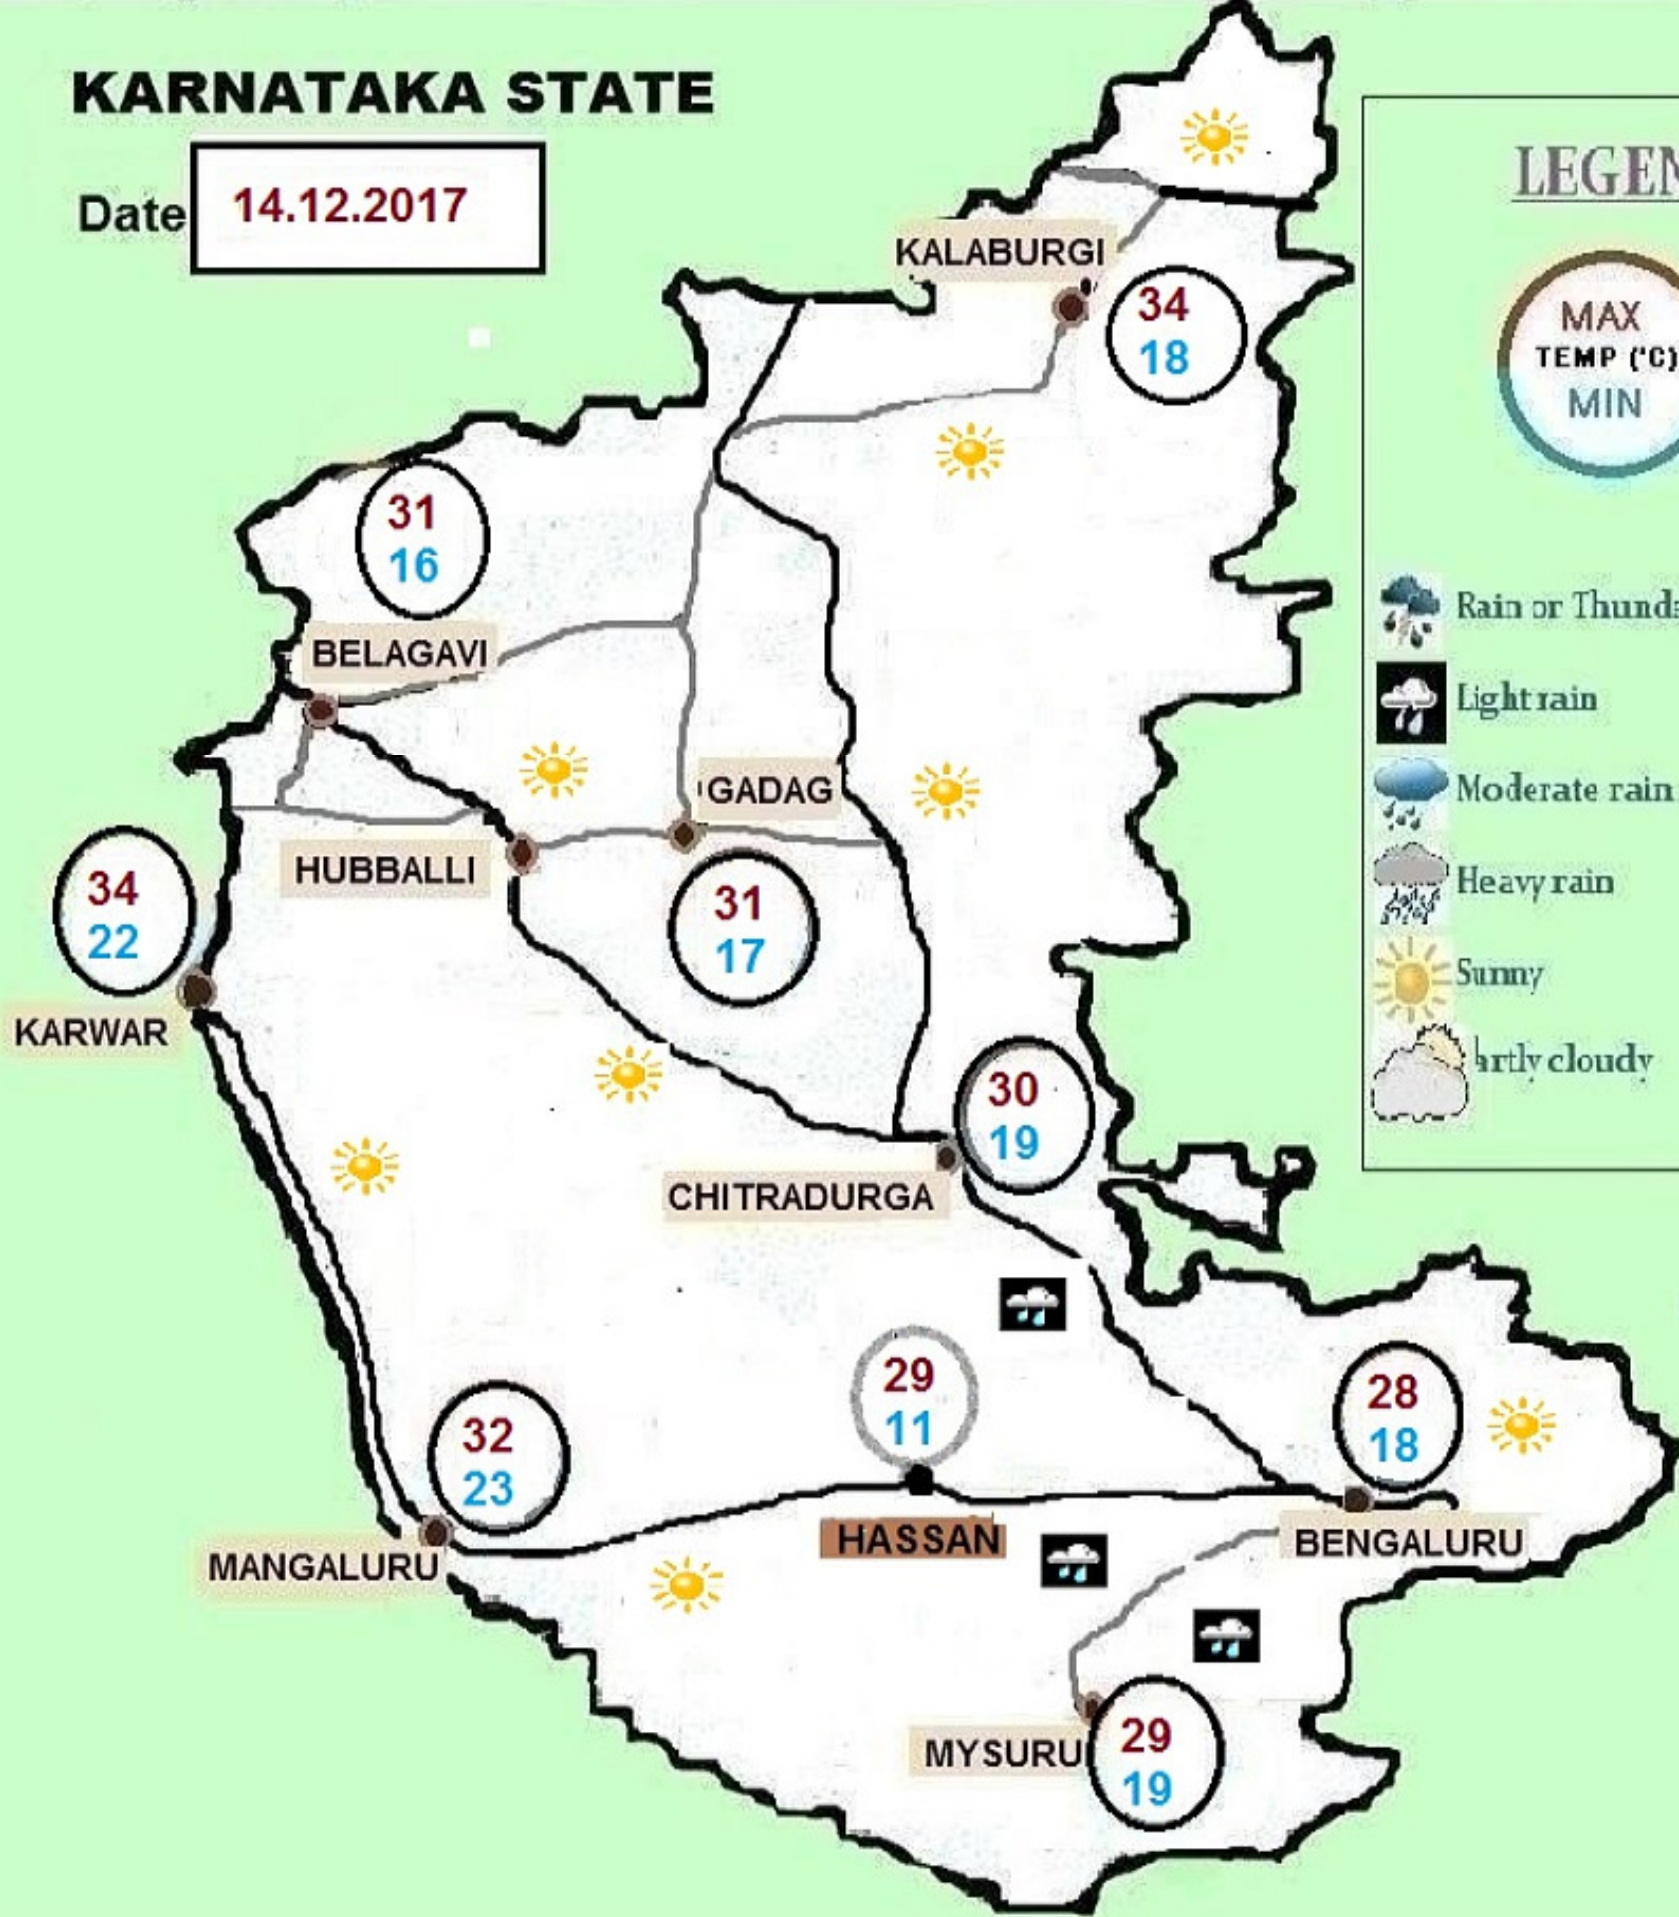

HIGHWAY FORECAST

KARNATAKA STATE

Date **14.12.2017**

LEGEND

- Rain or Thundershower
- Light rain
- Moderate rain
- Heavy rain
- Sunny
- Partly cloudy

FORECAST VALID UNTIL 1400 HRS OF **15.12.2017**

- BENGALURU-MYSURU HIGHWAY -- Light rain likely to occur at isolated places.
- BENGALURU-MANGALURU HIGHWAY -- Light rain likely to occur at isolated places upto Hassan and dry weather likely to prevail upto Mangaluru.
- BENGALURU-BELAGAVI HIGHWAY -- Light rain likely to occur at isolated places upto Chitradurga and dry weather likely to prevail upto Belagavi.
- BENGALURU-KALABURGI HIGHWAY -- Light rain likely to occur at isolated places upto Chitradurga and dry weather likely to prevail upto Kalaburgi.